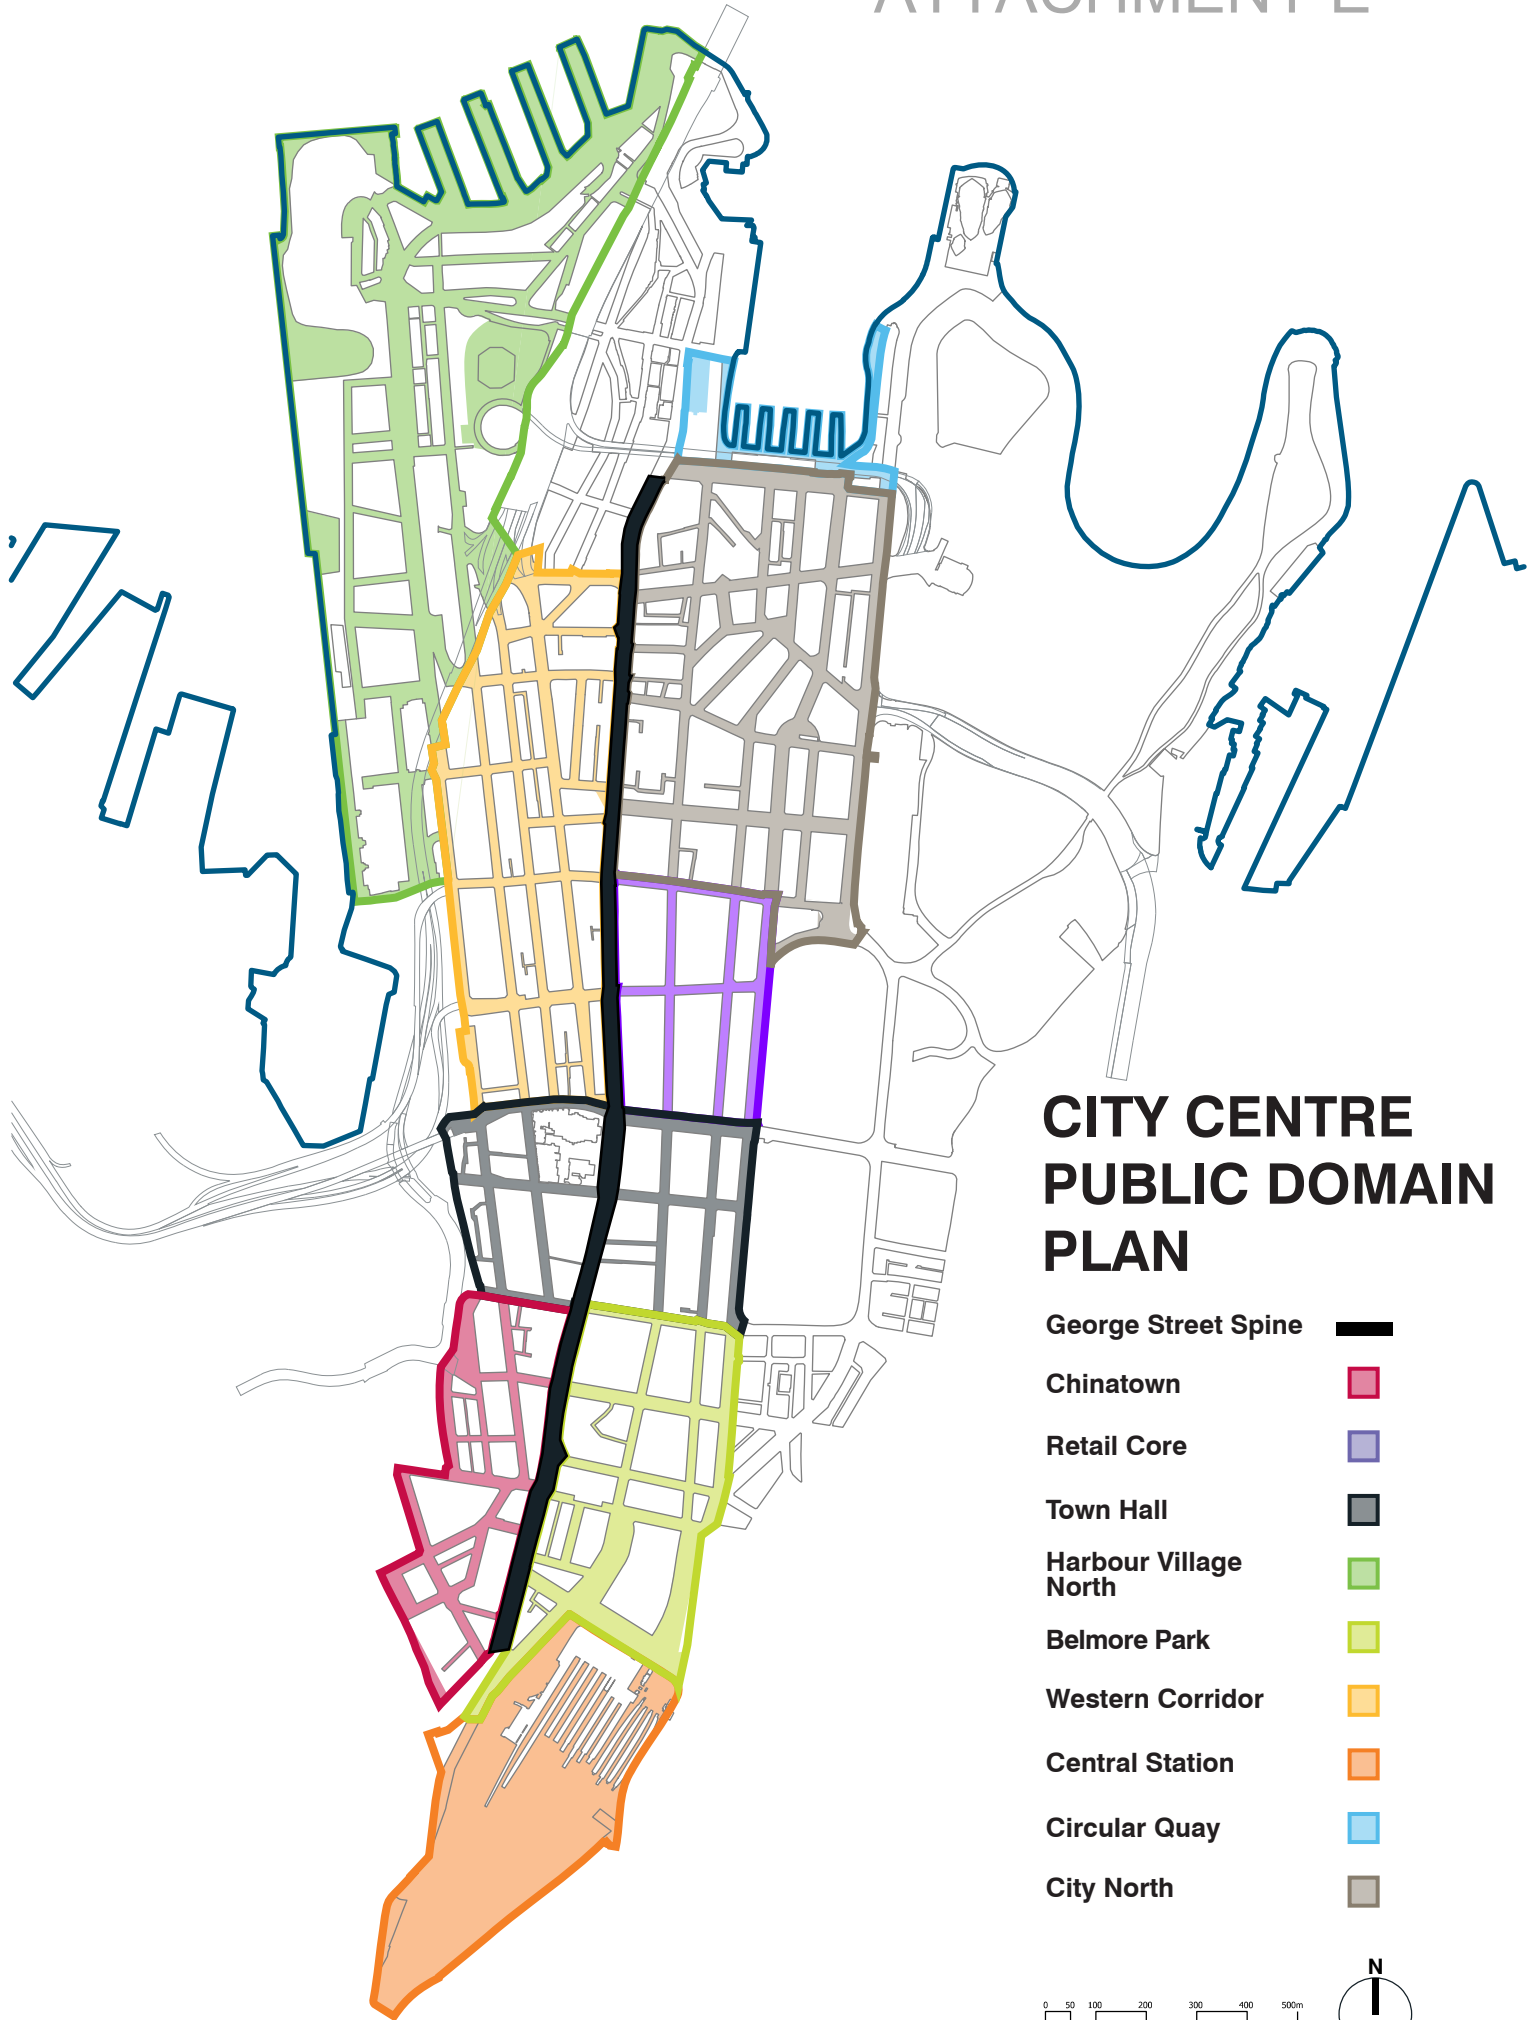

ATTACHMENT E

ATTACHMENT E

CITY CENTRE PUBLIC DOMAIN PLAN

CITY CENTRE PUBLIC DOMAIN PLAN

- George Street Spine 
- Chinatown 
- Retail Core 
- Town Hall 
- Harbour Village North 
- Belmore Park 
- Western Corridor 
- Central Station 
- Circular Quay 
- City North 

0 50 100 200 300 400 500m